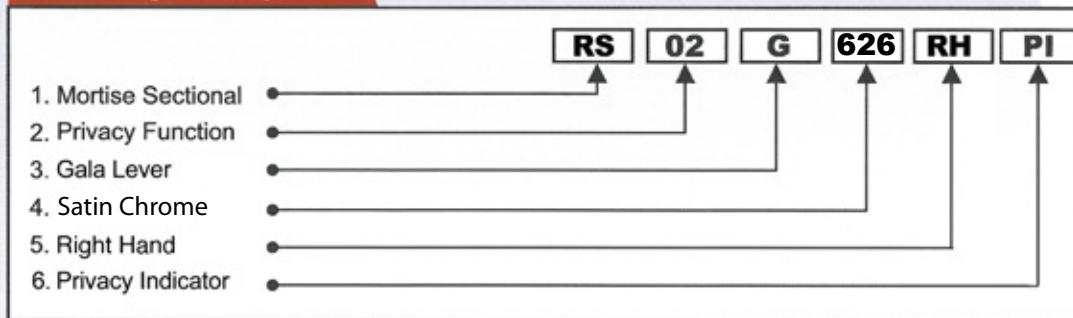

Privacy Indicator

FEATURES

Privacy indicator uses a red/green window to indicate if the door is in the locked or unlock position (deadbolt position). The indicator also works as an emergency release to retract the deadbolt. The Privacy indicator is used on Bathroom, Privacy and Bedroom lock functions (F-02, F-19).

Specifications

- Green and red windows provide clear indication of when door is in the locked position.
- Provides ability to unlock the door in case of emergency.
- Ideal for common areas, such as bathrooms, where privacy can be indicated.
- Finishes: 626

How To Order

Series	Function	Lever	Finishes	Handing	Privacy Indicator
RS- Mortise Sectional	02 Bathroom 19 Privacy	A-Artistic C-Congress G-Gala I-Imperial Q-Quest (#14) R-Regal S-Sentinal (#15) T-Tango	626 (Satin Chrome)	LH LHR RH RHR	PI - Privacy Indicator

Ordering Example

Out of an abundance of caution, MBS has elected to place the Proposition 65 warning on all products shipped to California.

WARNING: These products can expose you to chemicals including chromium, which is known to the State of California to cause cancer and birth defects or other reproductive harm. For more information go to www.P65Warnings.ca.gov.