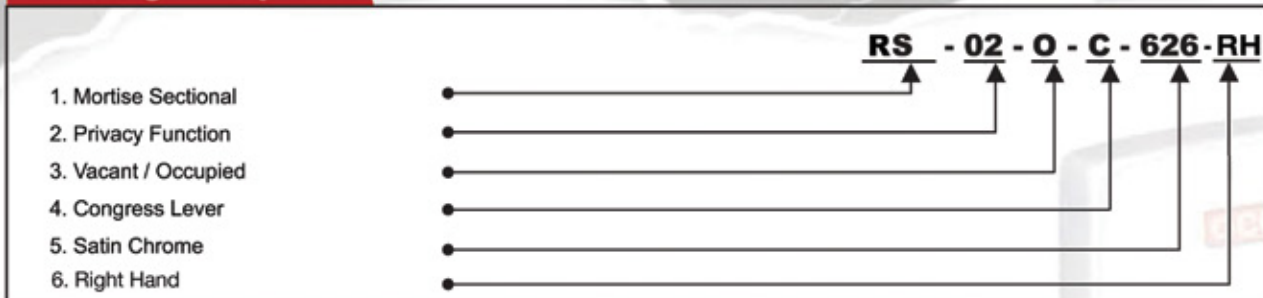

Ordering Example

MARSHALL BEST SECURITY CORPORATION

10005 Cumberland Pointe Blvd. • Noblesville, Indiana 46060

T: 317-806-1180 • F: 317-578-2901 • E: mrisden@mbestsecurity.com

www.MarshallBestSecurity.com