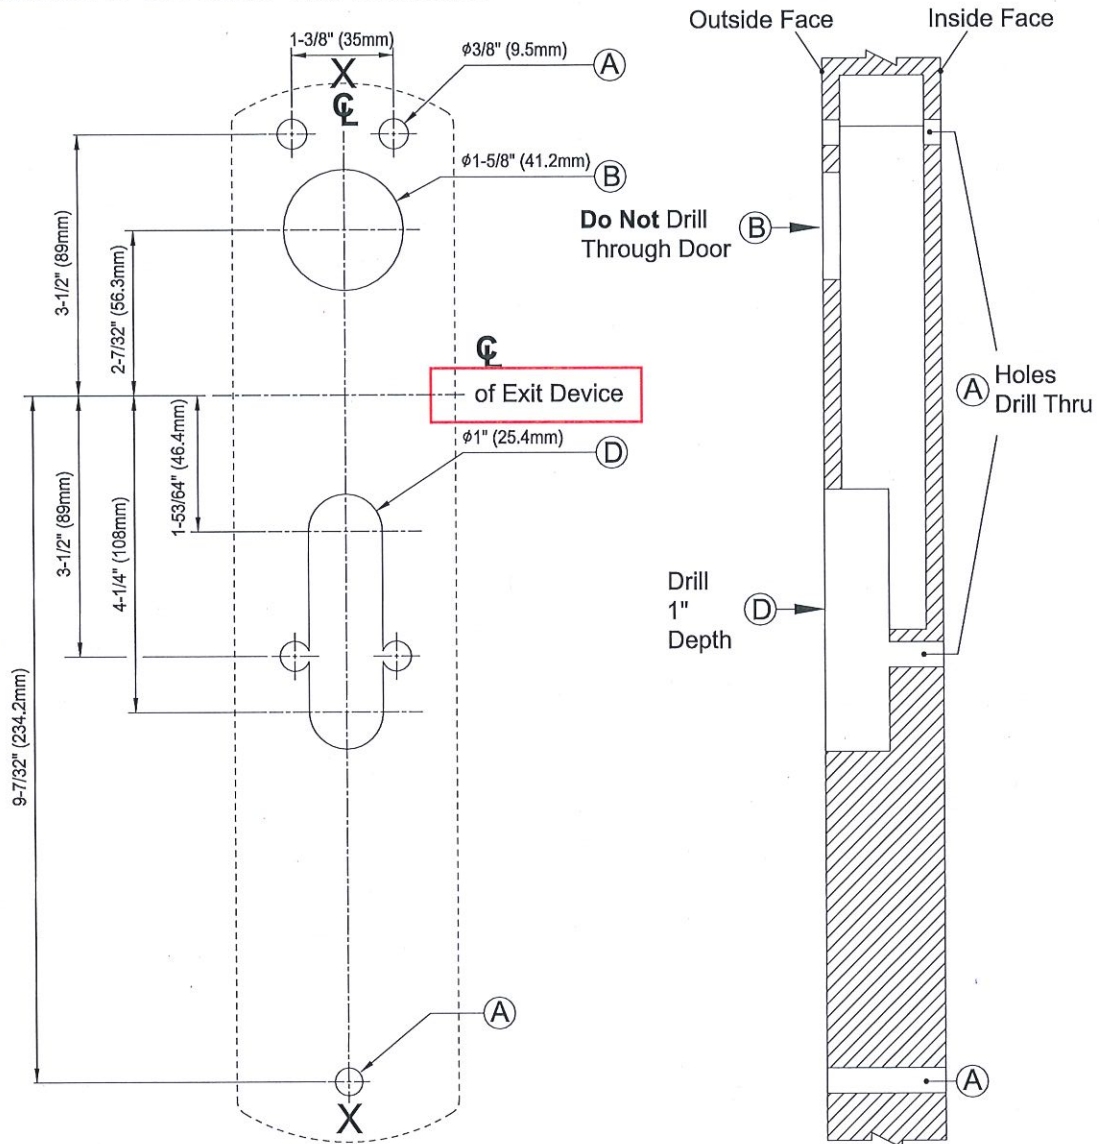

1000 Series Service Manual

Templates

Preparation of 200 Series Trim for Mortise

Device Type	Mortise		
Cut Out Illustration			
Description	203M	205M	215M
Function	03	05	15
Preparation	A+B	A+B+D	A+D