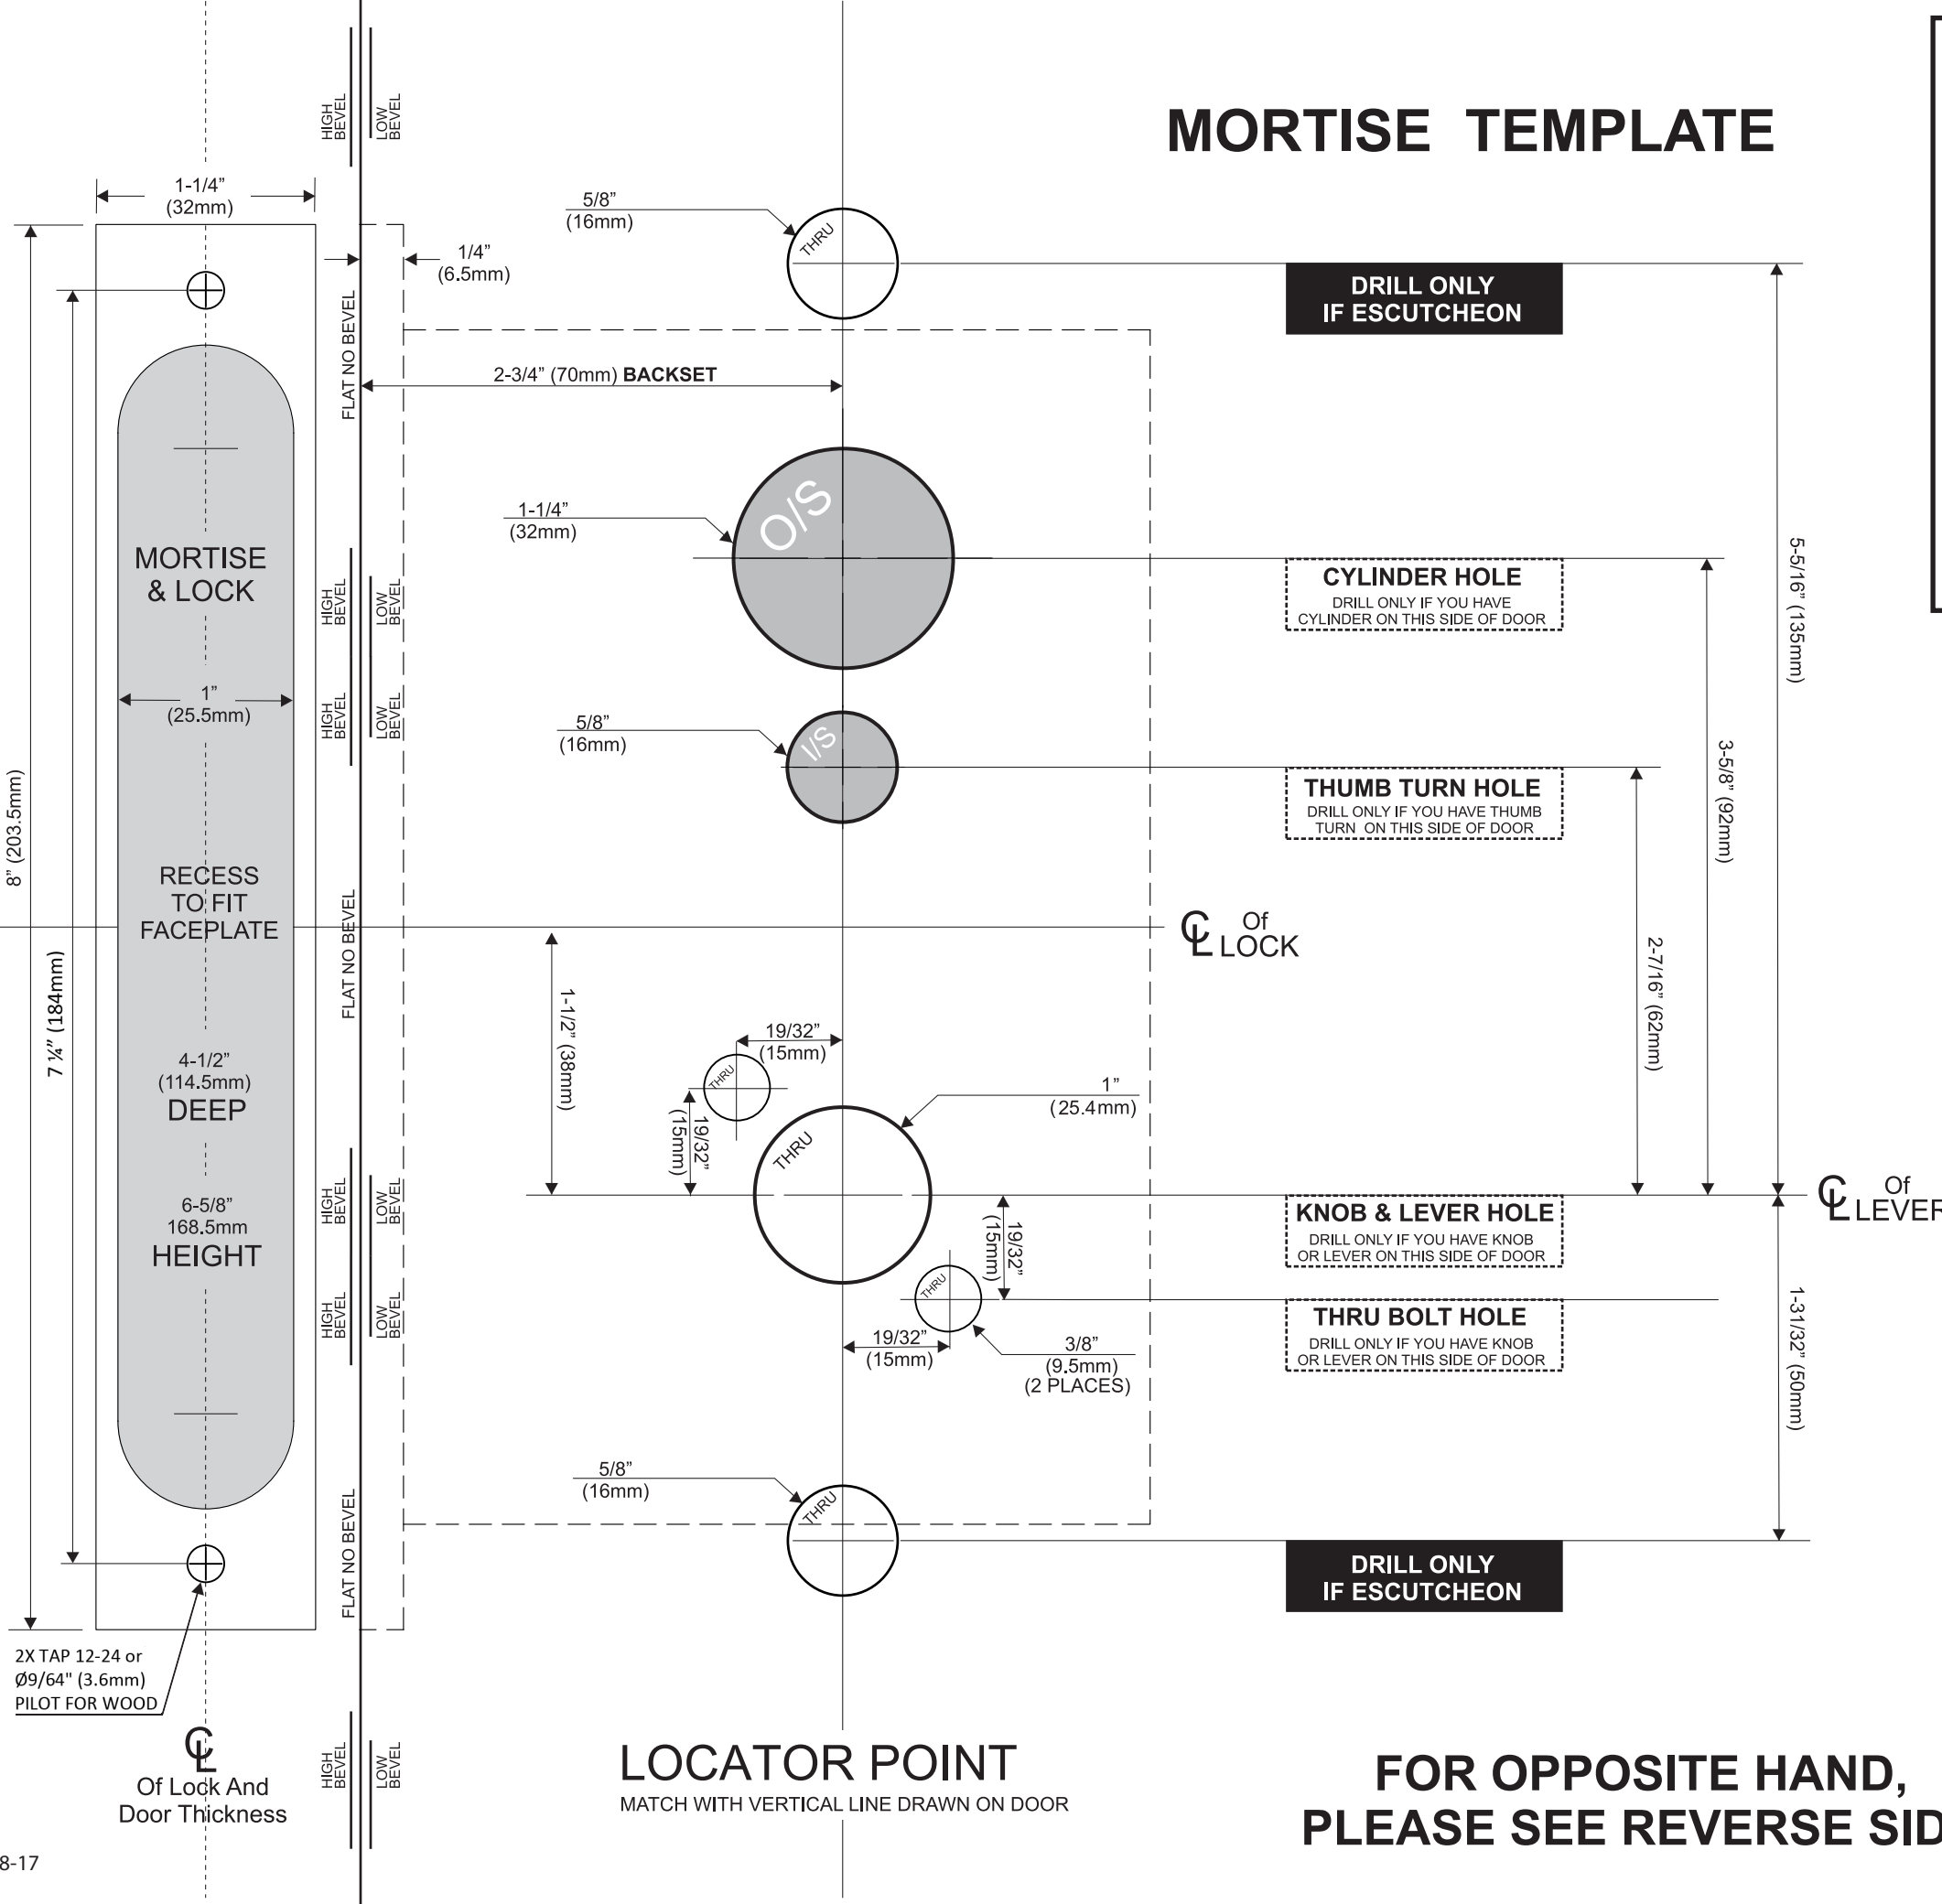

# MORTISE TEMPLATE

# WIDE

**FOR OPPOSITE HAND, PLEASE SEE REVERSE SIDE**

LOCK FUNCTION	OUTSIDE		INSIDE	
	Lever Hole	Cylinder Hole	Thumb Turn Hole	Lever Hole
01	●	●	●	●
04	●	●	●	●
05	●	●	●	●
07	●	●	●	●
13	●	●	●	●
09/11/14/30/32/34/35	●	●	●	●
15	●	●	●	●
02/19/22	●	●	●	●
20	●	●	●	●

## DOOR PREPARATION CHART

HEAVY DUTY MORTISE LOCK

## MORTISE TEMPLATE

WIDE