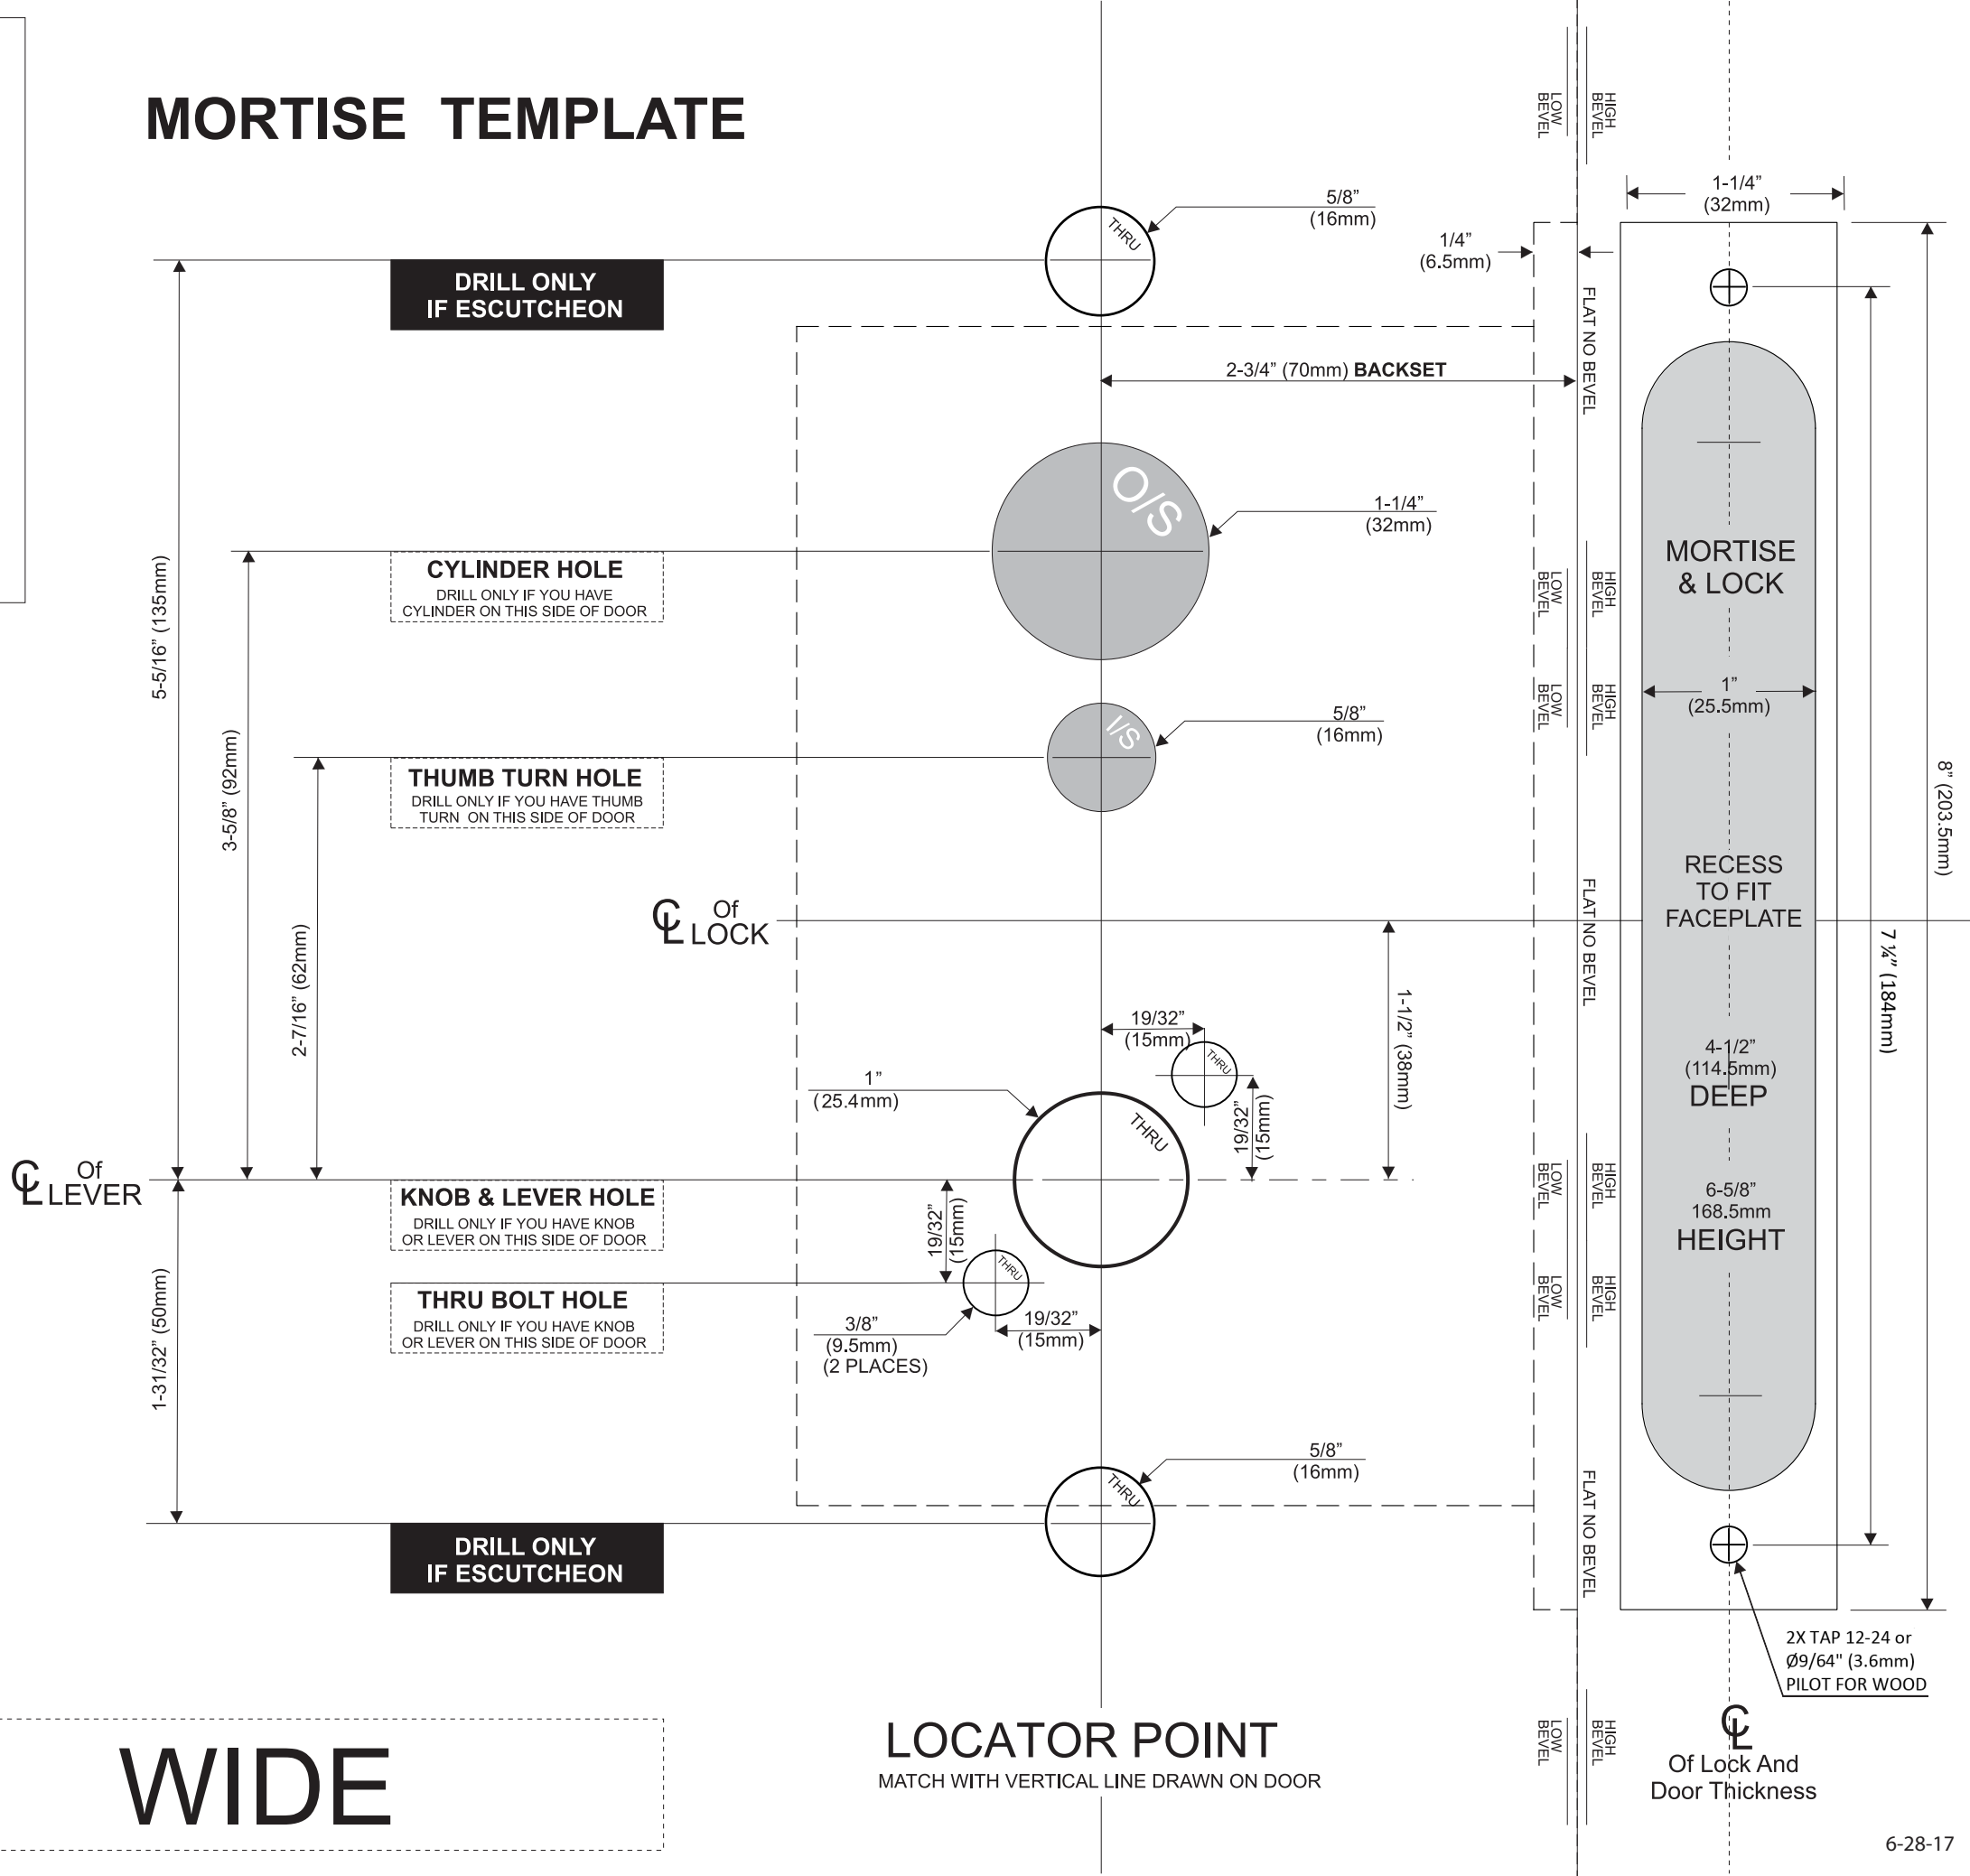

# MORTISE TEMPLATE

# WIDE

**FOR OPPOSITE HAND, PLEASE SEE REVERSE SIDE**

LOCK FUNCTION	OUTSIDE		INSIDE	
	Lever Hole	Cylinder Hole	Thumb Turn Hole	Lever Hole
01	●	●	●	●
04	●	●	●	●
05	●	●	●	●
07	●	●	●	●
13	●	●	●	●
09/11/14/30/32/34/35	●	●	●	●
15	●	●	●	●
02/19/22	●	●	●	●
20	●	●	●	●

## DOOR PREPARATION CHART

HEAVY DUTY MORTISE LOCK

## MORTISE TEMPLATE

WIDE