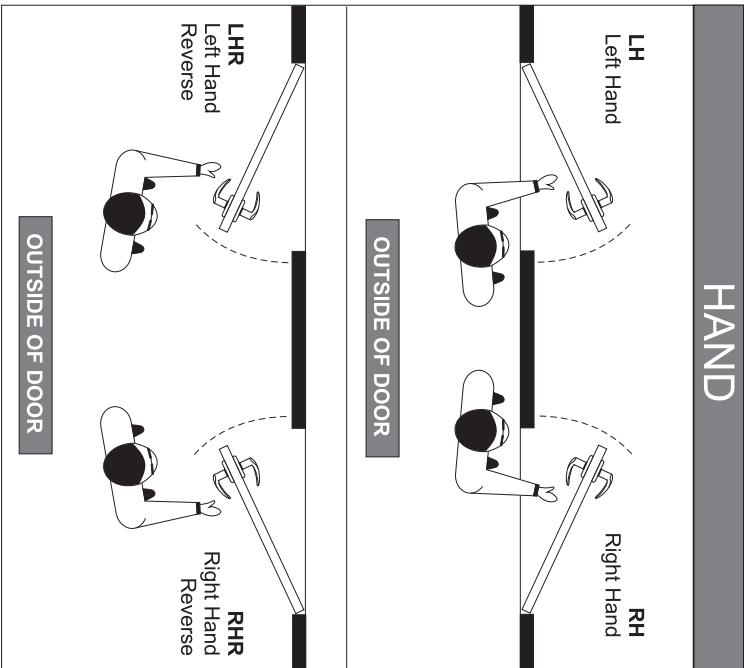

# WIDE

**FOR OPPOSITE HAND, PLEASE SEE REVERSE SIDE**

LOCK FUNCTION	OUTSIDE		INSIDE	
	Lever Hole	Cylinder Hole	Thumb Turn Hole	Lever Hole
01	●	●	●	●
04	●	●	●	●
05	●	●	●	●
07	●	●	●	●
13	●	●	●	●
09/11/14/30/32/34/35	●	●	●	●
15	●	●	●	●
02/19/22	●	●	●	●
20	●	●	●	●

## DOOR PREPARATION CHART

HEAVY DUTY MORTISE LOCK