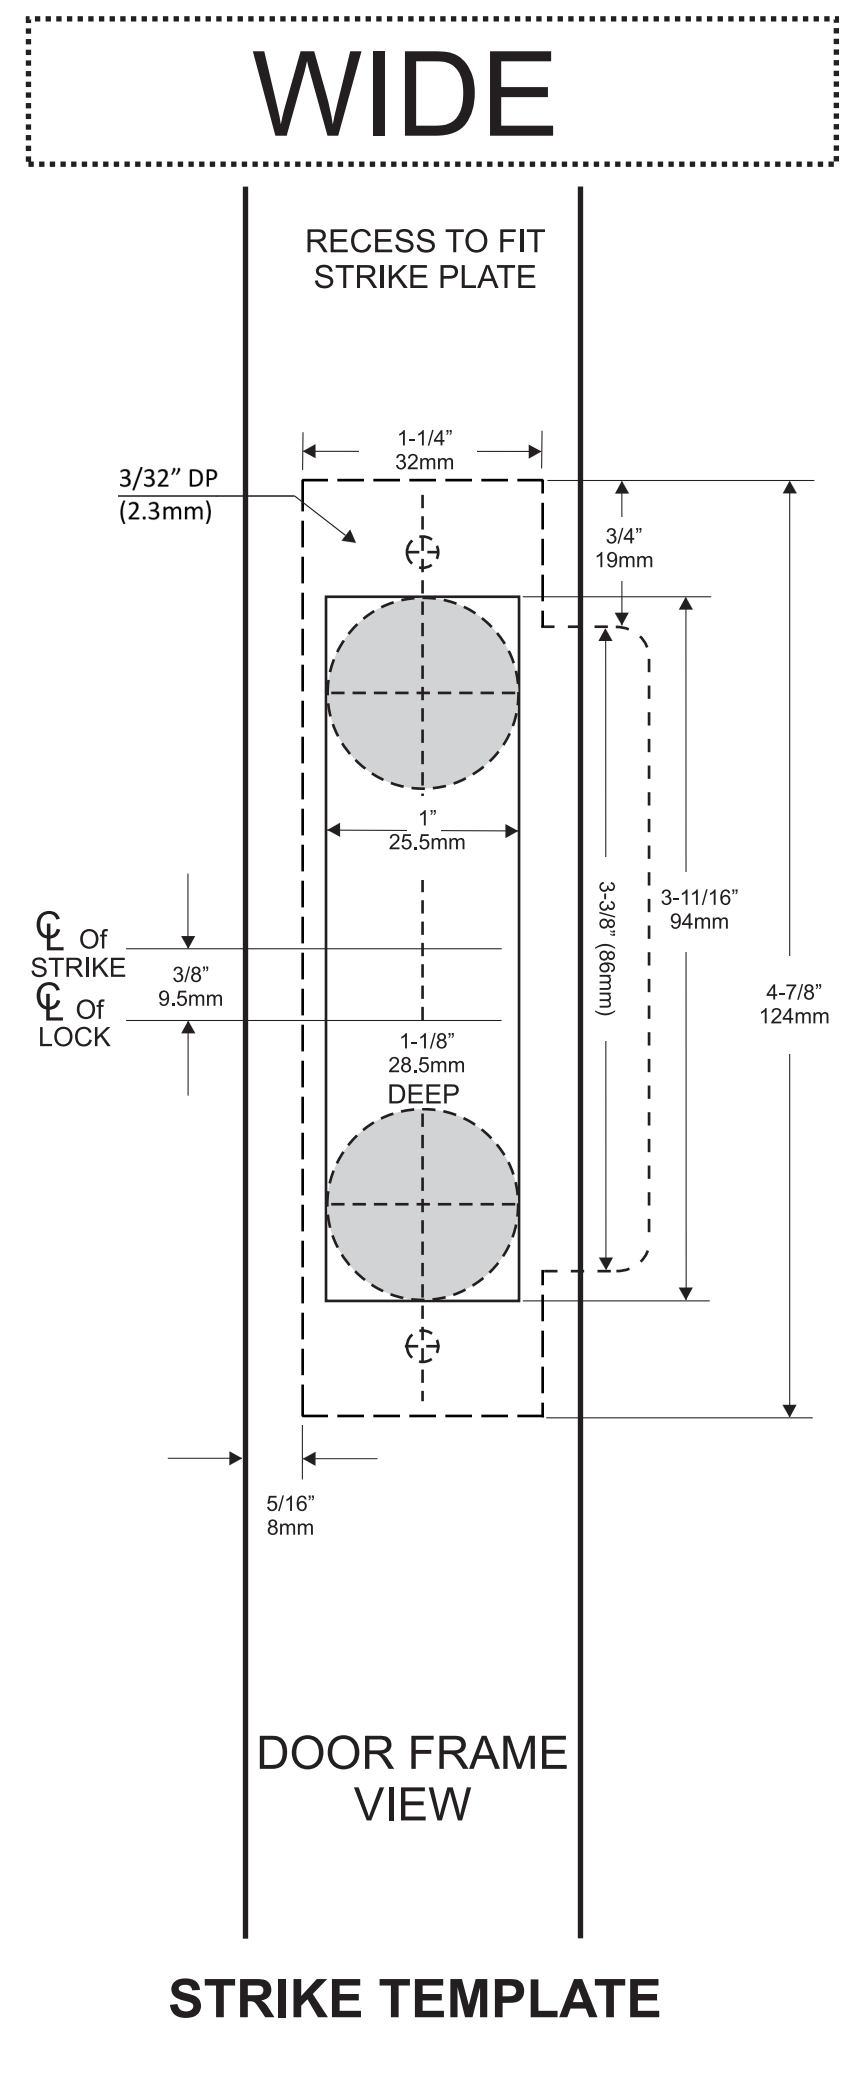

# MORTISE TEMPLATE

# WIDE

**FOR OPPOSITE HAND, PLEASE SEE REVERSE SIDE**

LOCK FUNCTION	OUTSIDE		INSIDE	
	Lever Hole	Cylinder Hole	Thumb Turn Hole	Lever Hole
01	●	●	●	●
04	●	●	●	●
05	●	●	●	●
07	●	●	●	●
13	●	●	●	●
09/11/14/30/32/34/35	●	●	●	●
15	●	●	●	●
02/19/22	●	●	●	●
20	●	●	●	●

## DOOR PREPARATION CHART

HEAVY DUTY MORTISE LOCK

## MORTISE TEMPLATE

WIDE