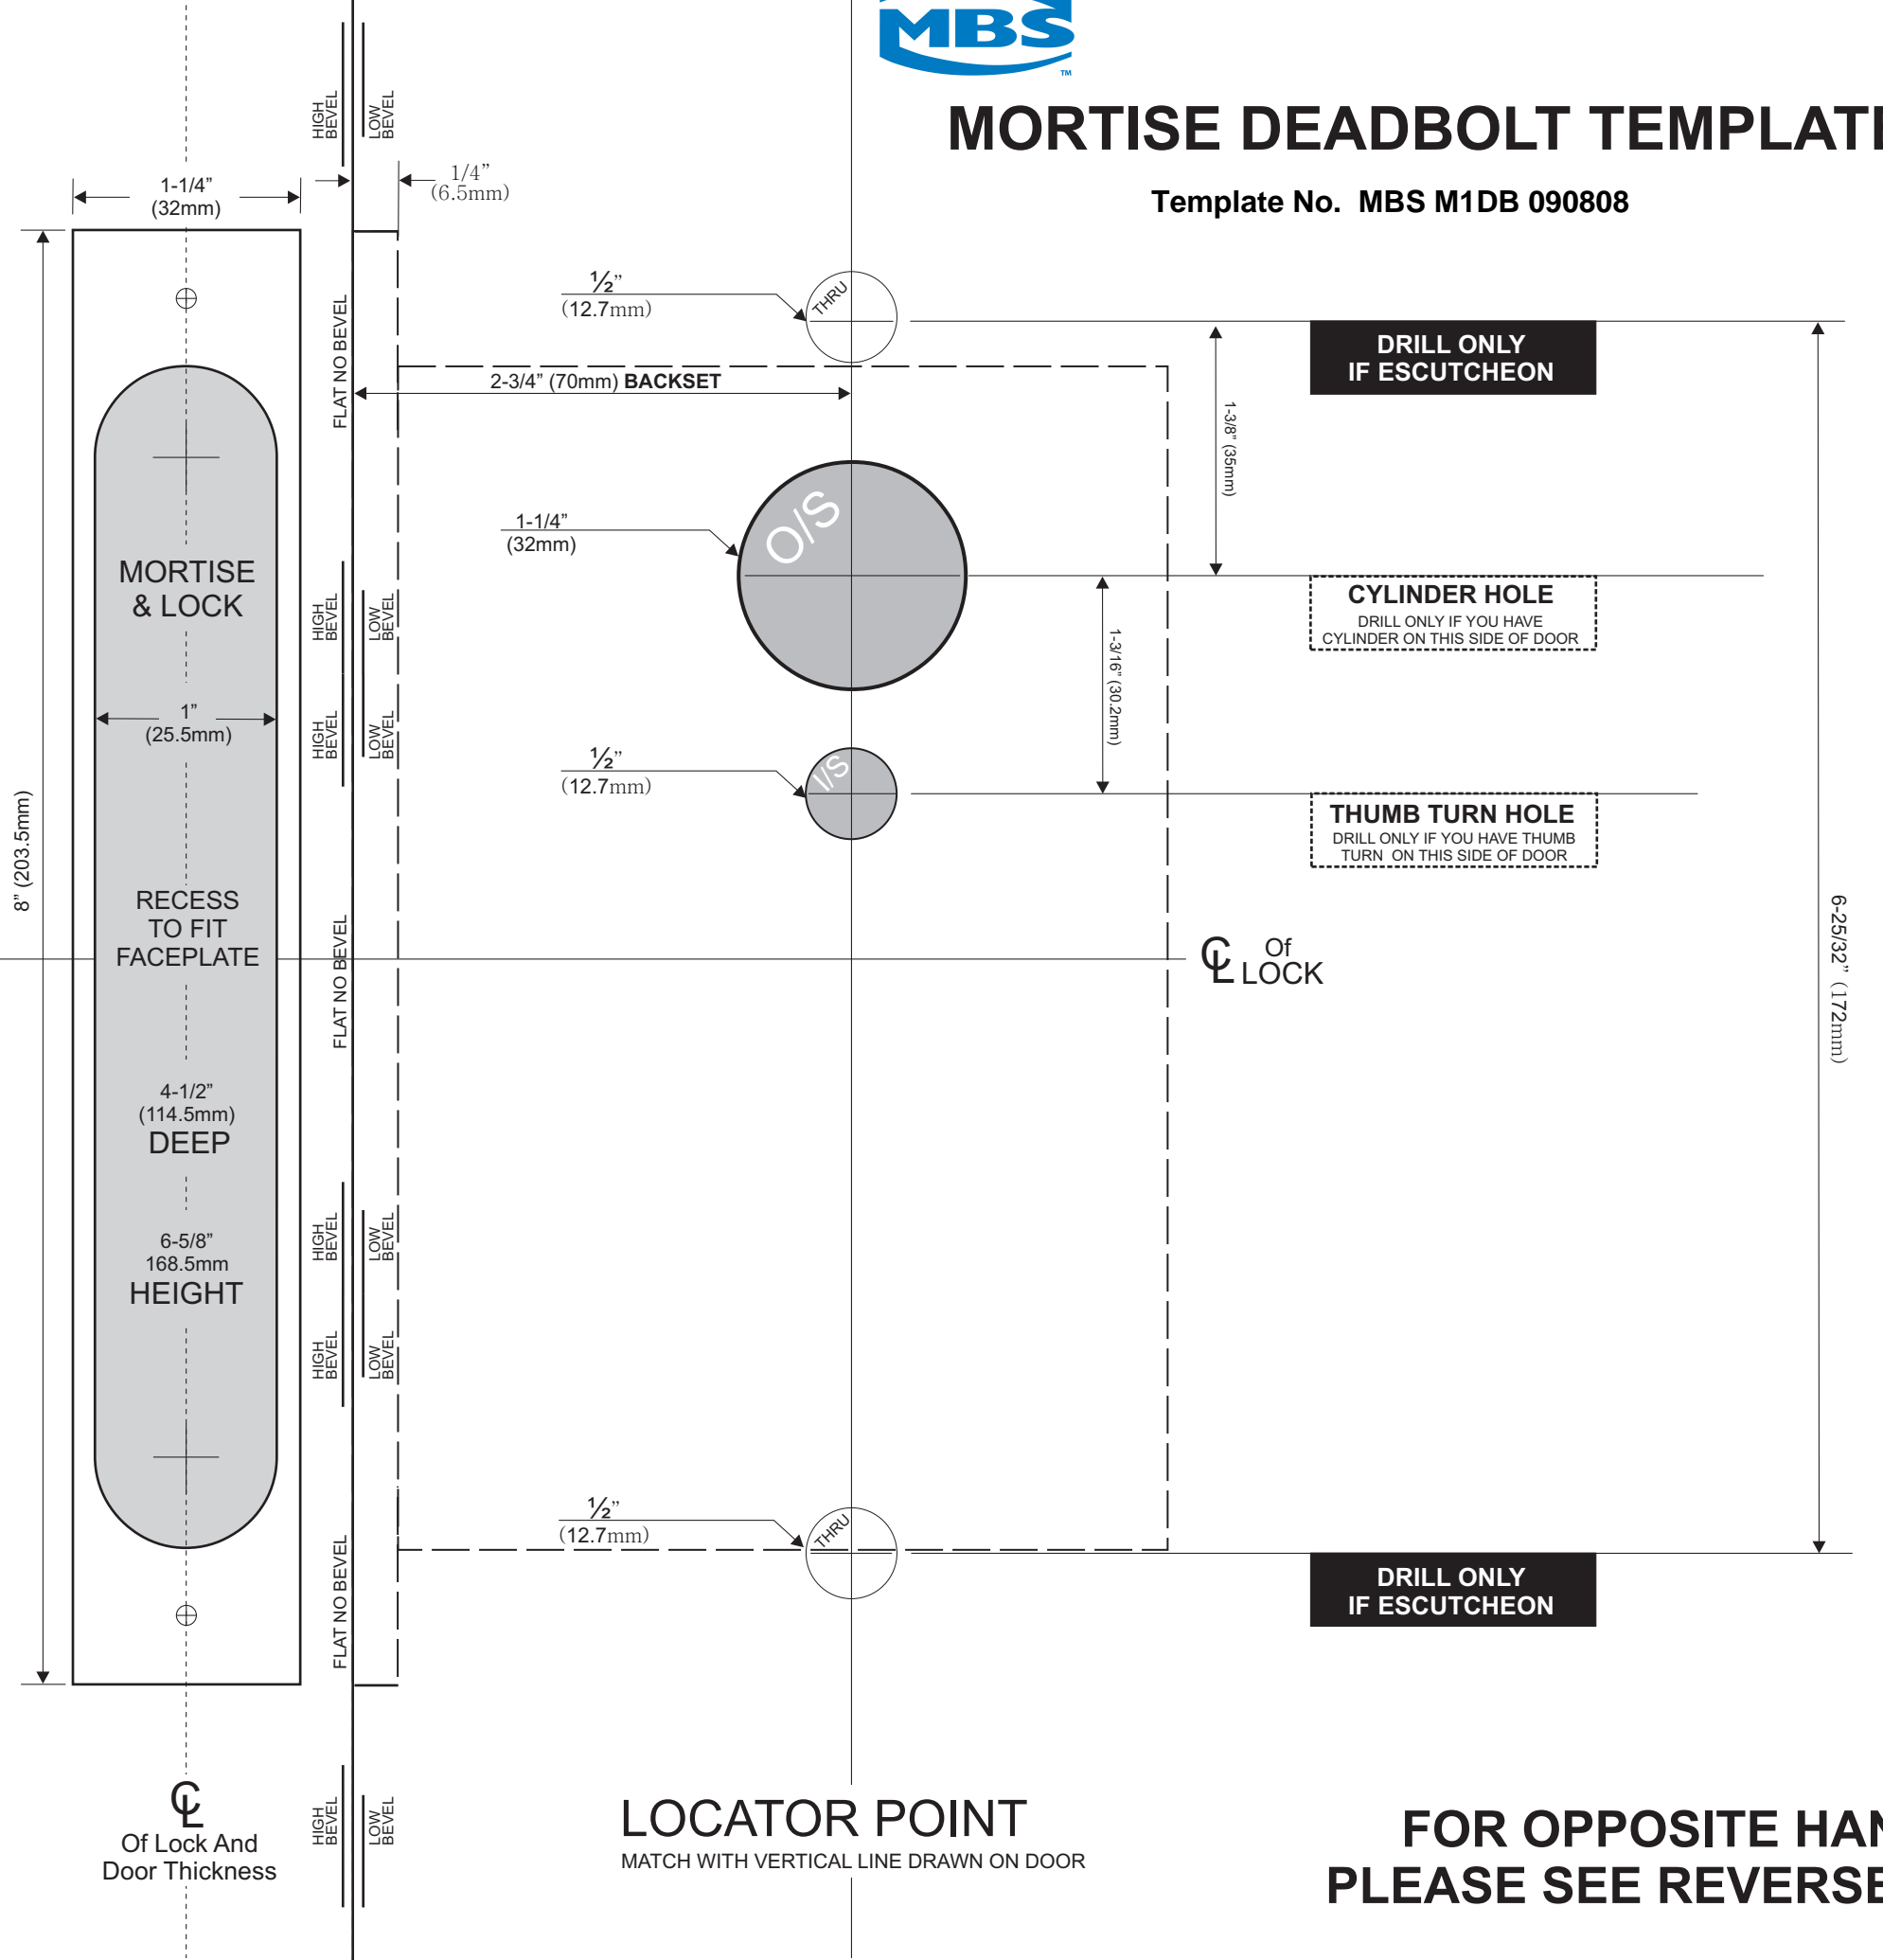

MORTISE DEADBOLT TEMPLATE

Template No. MBS M1DB 090808

HEAVY DUTY MORTISE LOCK

REGULAR

STRIKE TEMPLATE

FOR OPPOSITE HAND, PLEASE SEE REVERSE SIDE

MORTISE DEADBOLT TEMPLATE

Template No. MBS M1DB 090808

HEAVY DUTY MORTISE LOCK

DOOR PREPARATION CHART

FUNCTION	OUTSIDE			INSIDE		
	F18	F17	F16			
LOCK						
Cylinder Hole						
Thumb Turn Hole						
Cylinder Hole						
Thumb Turn Hole						

REGULAR