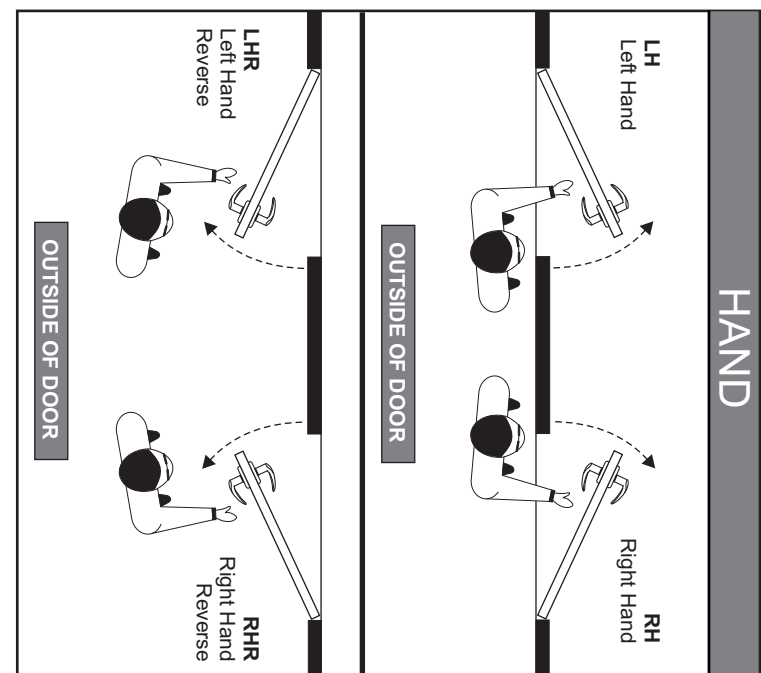

MORTISE DEADBOLT TEMPLATE

Template No. MBS M1DB 090808

HEAVY DUTY MORTISE LOCK

REGULAR

STRIKE TEMPLATE

FOR OPPOSITE HAND, PLEASE SEE REVERSE SIDE

MORTISE DEADBOLT TEMPLATE

Template No. MBS M1DB 090808

HEAVY DUTY MORTISE LOCK

DOOR PREPARATION CHART

FUNCTION	OUTSIDE			INSIDE		
	F18	F17	F16			
LOCK						
Cylinder Hole						
Thumb Turn Hole						
Cylinder Hole						
Thumb Turn Hole						

REGULAR