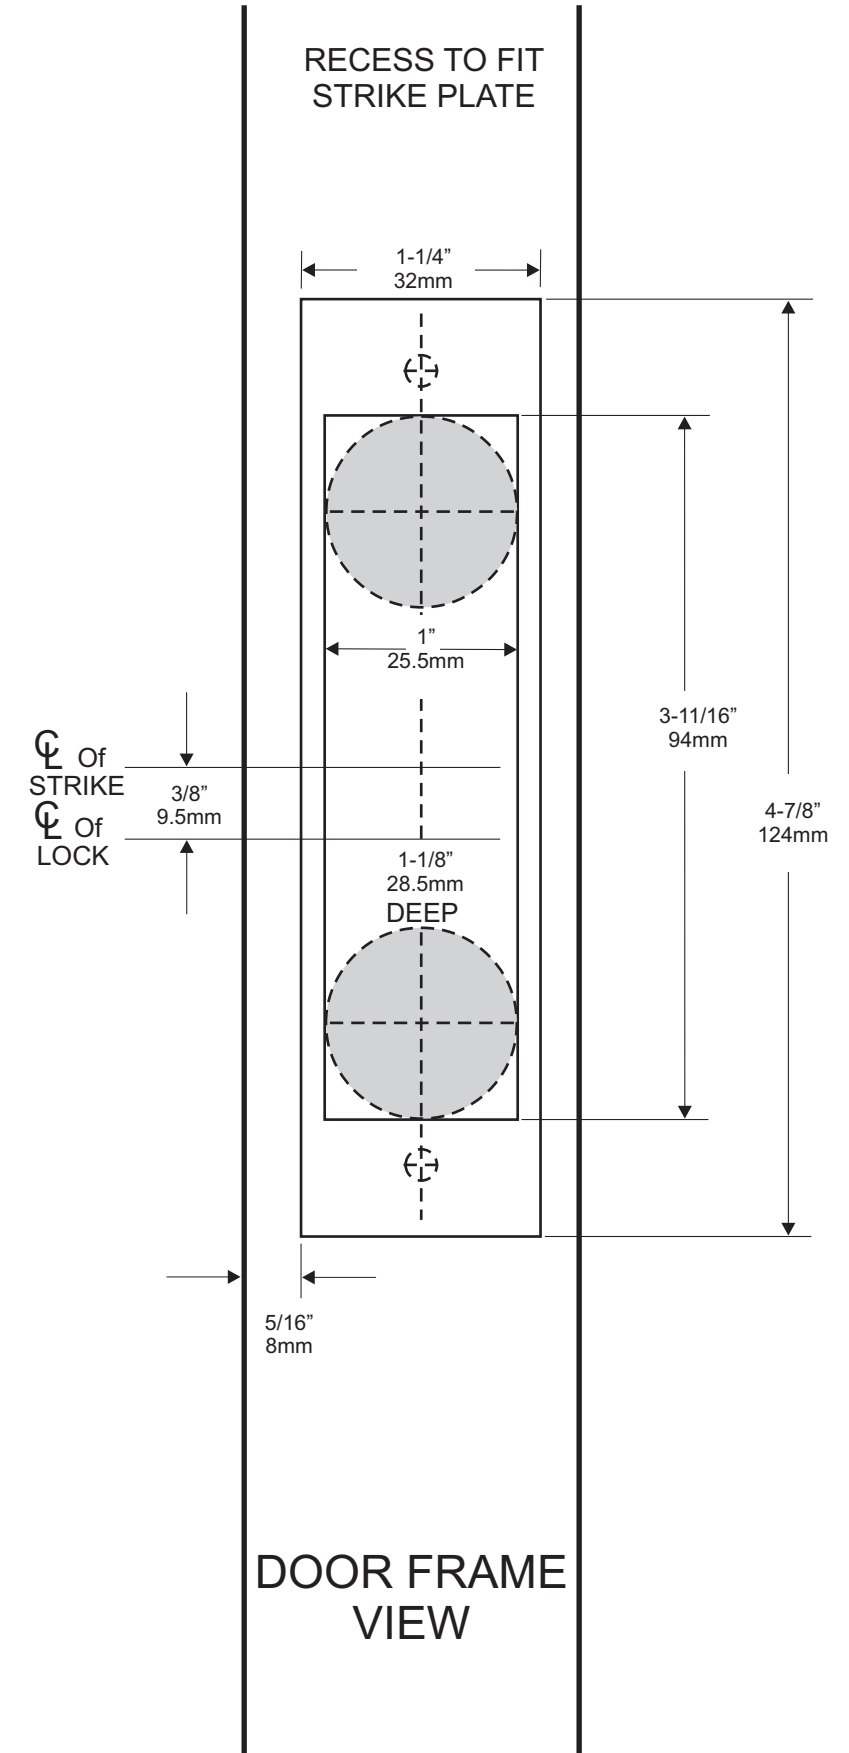

MORTISE DEADBOLT TEMPLATE

Template No. MBS M1DB 090808

HEAVY DUTY MORTISE LOCK

REGULAR

STRIKE TEMPLATE

FOR OPPOSITE HAND, PLEASE SEE REVERSE SIDE

MORTISE DEADBOLT TEMPLATE

Template No. MBS M1DB 090808

HEAVY DUTY MORTISE LOCK

DOOR PREPARATION CHART

FUNCTION	OUTSIDE			INSIDE		
	F18	F17	F16			
LOCK						
Cylinder Hole						
Thumb Turn Hole						
Cylinder Hole						
Thumb Turn Hole						

REGULAR