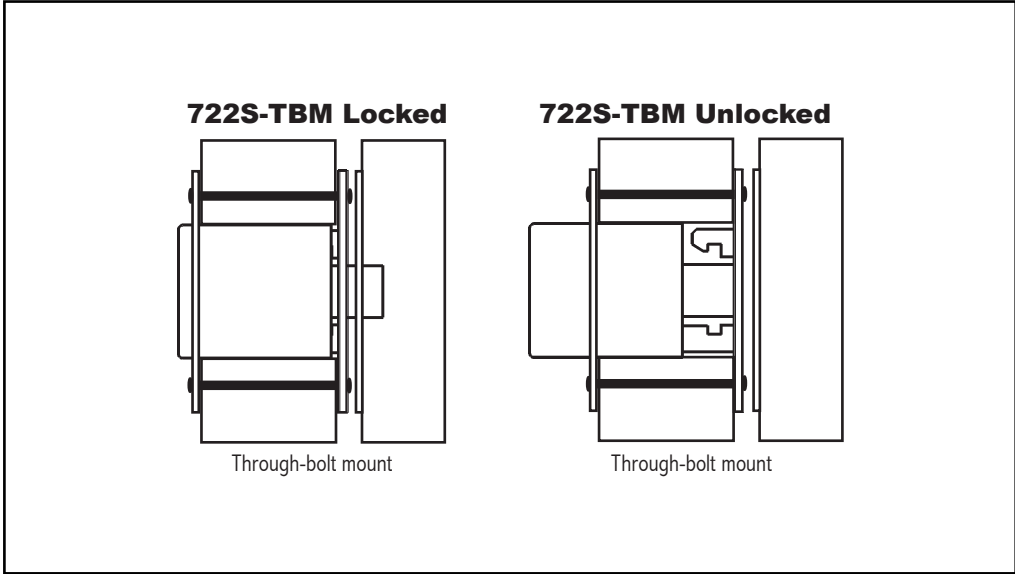

Installation Instructions

722S-TBM

Typical Installation

Title Installation instructions for 722S-TBM series sliding door lock				
Series 722S-TBM	Barrel Length 1"	Bolt type Plunger	Mounting Surface	Revision Date 06/2004