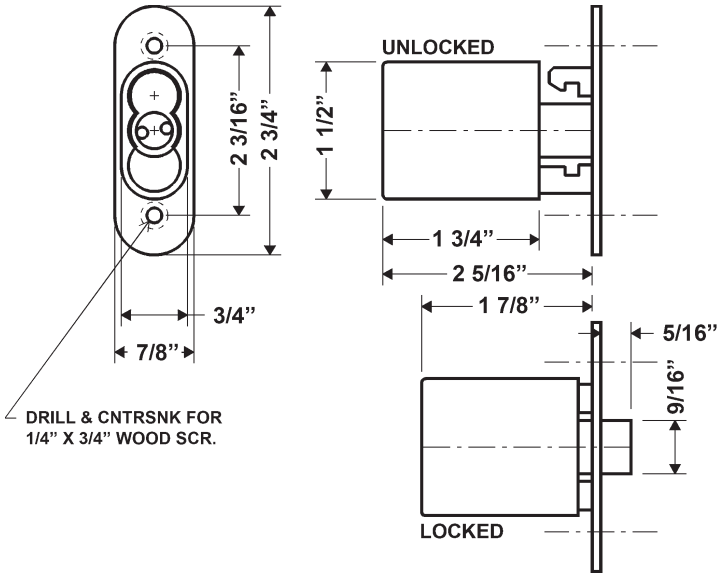

Installation Instructions

722S-TBM

Typical Installation

Title Installation instructions for 722S-TBM series sliding door lock				
Series 722S-TBM	Barrel Length 1"	Bolt type Plunger	Mounting Surface	Revision Date 06/2004