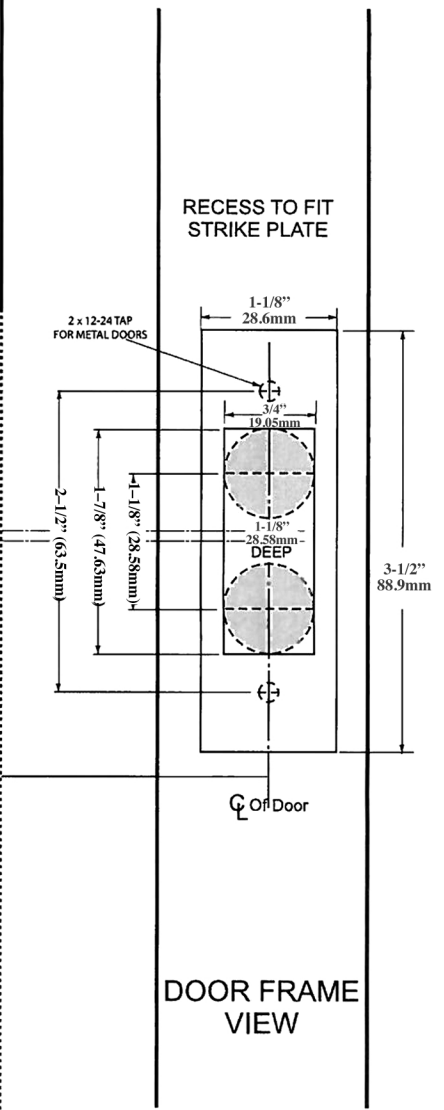

DBM TEMPLATE

HEAVY DUTY DEADBOLT

DOOR PREPARATION CHART

LOCK FUNCTION	OUTSIDE		INSIDE	
	Cylinder Hole	Thumb Turn Hole	Cylinder Hole	Thumb Turn Hole
15	●	●	●	●
16	●	●	●	●
17	●	●	●	●
18	●	●	●	●
29	●	●	●	●

STRIKE TEMPLATE