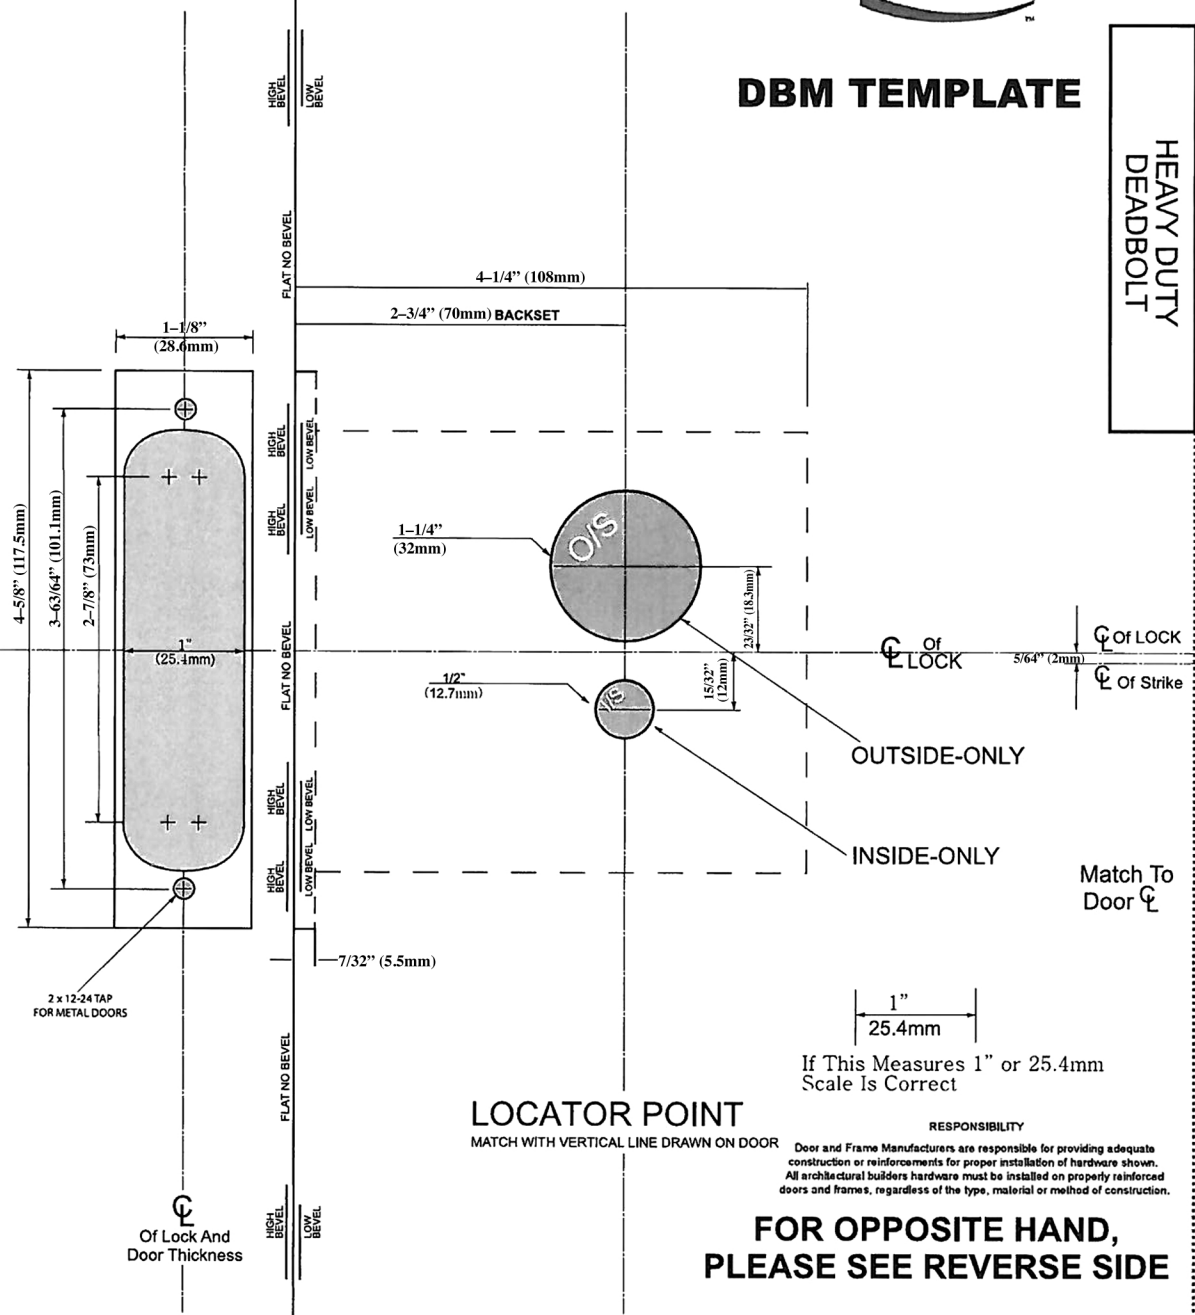

DBM TEMPLATE

HEAVY DUTY DEADBOLT

DOOR PREPARATION CHART

LOCK FUNCTION	OUTSIDE		INSIDE	
	Cylinder Hole	Thumb Turn Hole	Cylinder Hole	Thumb Turn Hole
15	●	●	●	●
16	●	●	●	●
17	●	●	●	●
18	●	●	●	●
29	●	●	●	●

STRIKE TEMPLATE