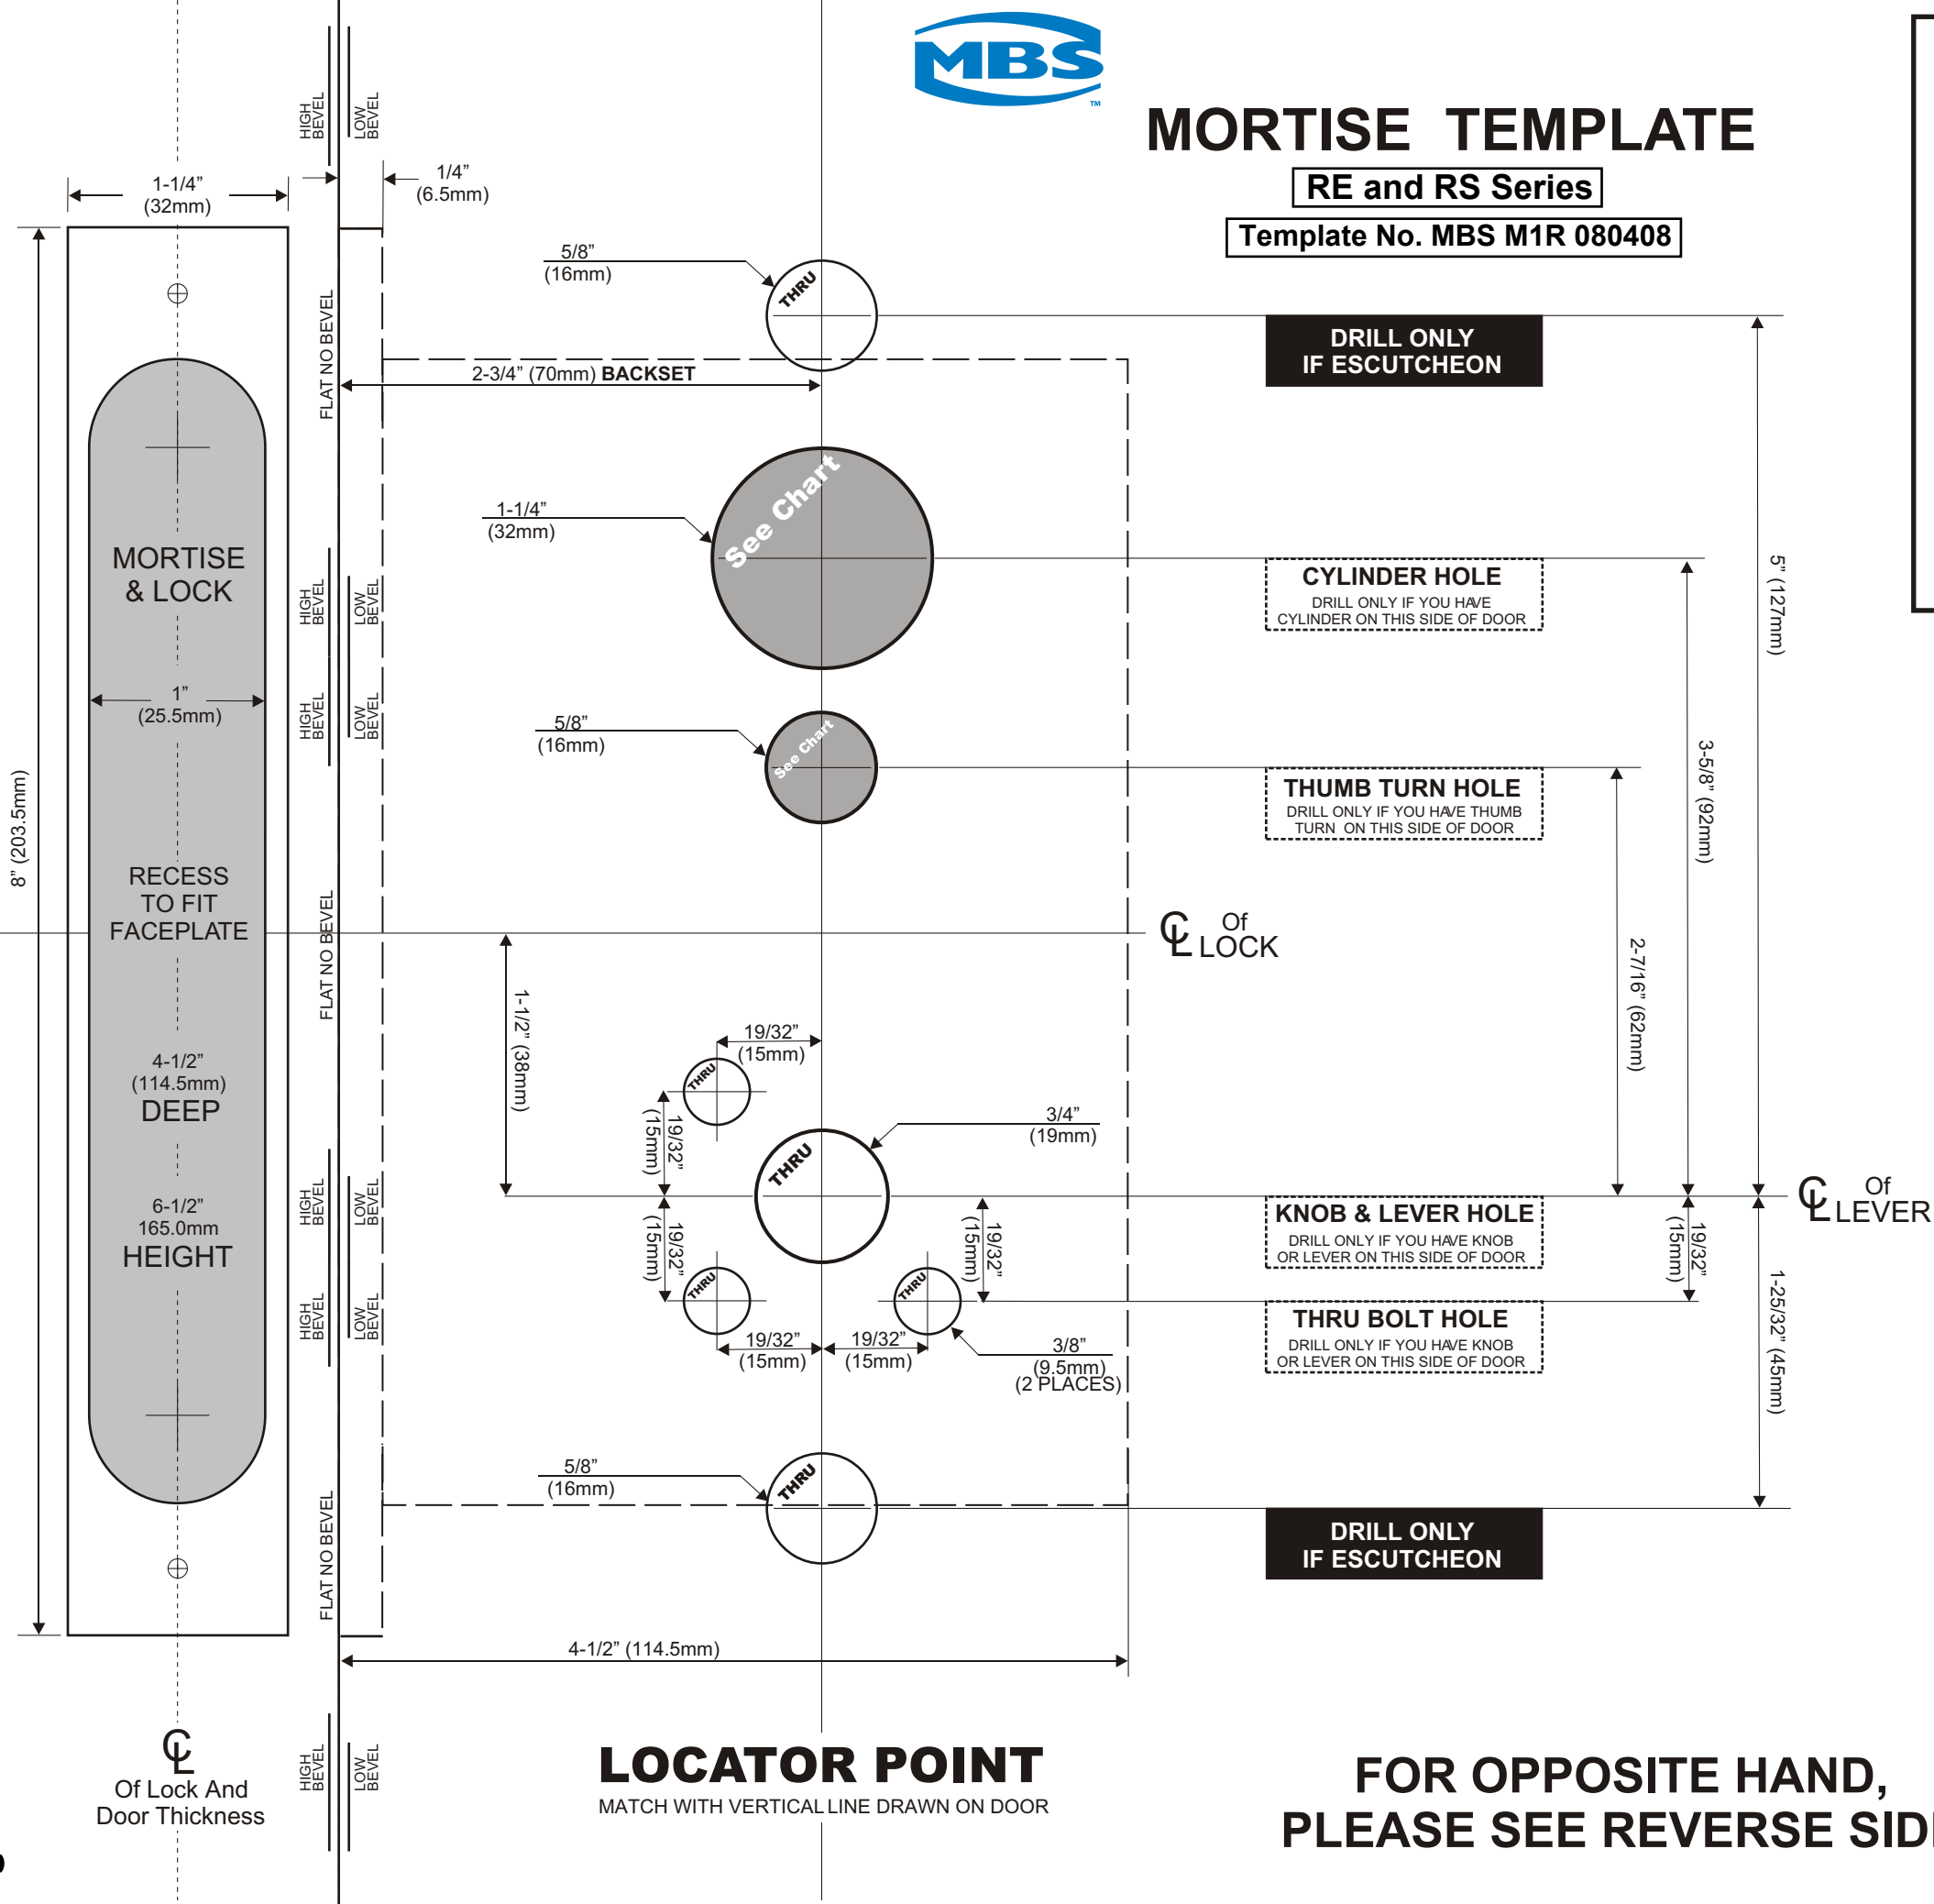

MORTISE TEMPLATE

RE and RS Series

Template No. MBS M1R 080408

HEAVY DUTY
MORTISE LOCK

REGULAR